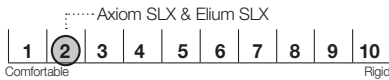

Frame Size Information

Top Tube Length: cm

Head Tube Length: SSP Std. Other Head Tube Extension (cm): 0.0 1.0

Seat Tube Angle: SSP Std. Other Top Tube Slope: SSP Std. Other

Customized Tubeset Details

Average number of miles ridden per week in season:

Age: Weight: Gender: Male Female

Drivetrain Stiffness

Vertical Compliance

Weight-to-Performance

○ denotes default

Frame Options

- Wheel Size** ☐ 700c ☐ 650b ☐ 650c
- Toe overlap is acceptable** Yes No
- Head Tube** 1-1/8" 44mm
- Rear Axle Spacing** 130 135
 120 145 (Tandem)
- Bottom Bracket** Standard Threaded Eccentric[‡]
 BB30[‡] PressFit 30[‡]
- Dropouts** Road, Standard Track
 Slider Dropouts[‡]