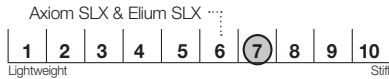

Frame Size Information

Top Tube Length: cm

Head Tube Length: SSP Std. Other Head Tube Extension (cm): 0.0 1.0

Seat Tube Angle: SSP Std. Other Top Tube Slope: SSP Std. Other

Customized Tubeset Details

Average number of miles ridden per week in season:

Age: Weight: Gender: Male Female

Drivetrain Stiffness

Vertical Compliance

Weight-to-Performance

○ denotes default

Frame Options

- Wheel Size** ☐ 700c ☐ 650b ☐ 650c
- Toe overlap is acceptable** Yes No
- Head Tube** 1-1/8" 44mm
- Rear Axle Spacing** 130 135
 120 145 (Tandem)
- Bottom Bracket** Standard Threaded Eccentric[‡]
 BB30[‡] PressFit 30[‡]
- Dropouts** Road, Standard Track
 Slider Dropouts[‡]